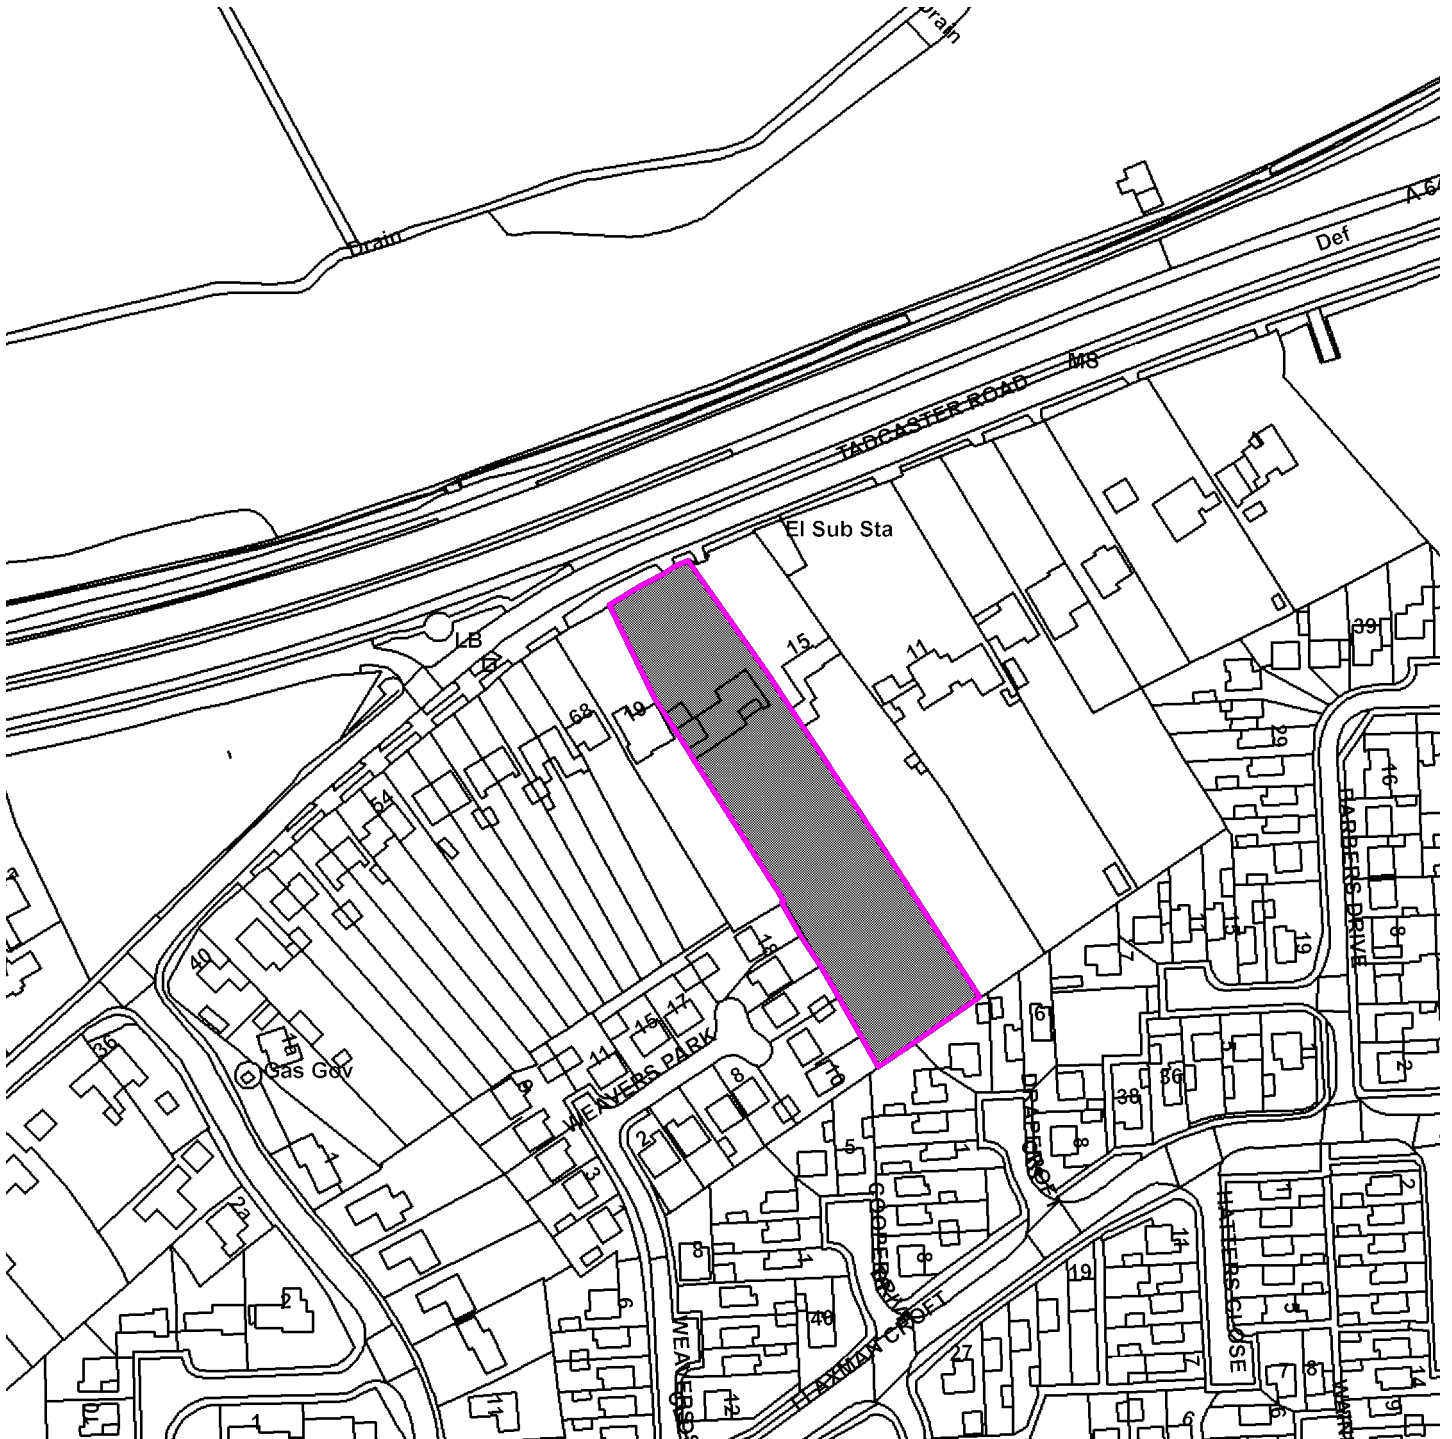

15/01287/FUL

17 Tadcaster Road

Scale : 1:2119

Reproduced from the Ordnance Survey map with the permission of the Controller of Her Majesty's Stationery Office © Crown Copyright 2000.

Unauthorised reproduction infringes Crown Copyright and may lead to prosecution or civil proceedings.

<b>Organisation</b>	CYC
<b>Department</b>	Not Set
<b>Comments</b>	Site Plan
<b>Date</b>	29 July 2015
<b>SLA Number</b>	Not Set